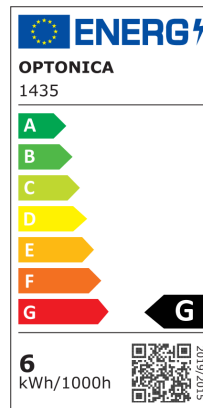

LED Крушка Candle E14 5.5W 450LM 175-265V

Мощност

5.5 W

Цвят на светлината

Бяла светлина

Stamps

RoHS

-80

6 kWh/1000h

Техническа Спецификация

Brand	Optonica	On/Off Cycles	25 000x
Product Code	SP6-A8	Instant On	0.1s
Socket	E14	Operating Frequency	50-60 Hz
Power	5.5 W	Temperature	-20°C / +40°C
Energy Consumption	5.5 kWh/1000h	Ra ≥	80
Input voltage	AC175-265V	Life span	25 000 Hours
Flux	450 lm	Lumen maintenance at end of service life	70%
FLUX per watt	82lm/W	Size of product	37x125 mm
IP	20	Size of package	135x40x40 mm
Dimmable	No	Size of Box	405x210x290 mm
Correlated Color Temperature	6000K	Items per pack	1
Light Color	Бяла светлина	Items per box	100
EAN Code	3800156614352	Material	Plastic+ALU
Energy Efficiency Label	G	Gross weight	0,025 kg
Beam angle	200°	Net weight	0,015 kg
Power Factor	0.5	Warranty	2 Years
Power LED	5.5 W		