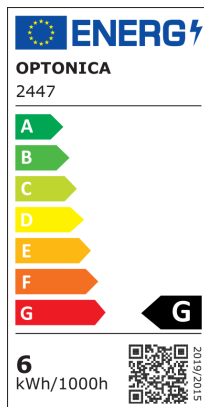

LED ugrađeni modul četvrtasti

Snaga

6W

Svijetla boja

White light

Stamps

RoHS

-80

Tehnička specifikacija

Brand	Optonica	On/Off Cycles	25 000x
Product Code	DL6-A4	Instant On	0.2s
Power	6W	Material	Aluminium
Energy Consumption	6 kWh/1000h	Operating Frequency	50-60 Hz
Input voltage	AC180-260V	Temperature	-20°C / +40°C
Flux	360 lm	Ra ≥	80
FLUX per watt	60lm/W	Life span	25 000 Hours
IP	20	Color Code	860
Dimmable	No	Lumen maintenance at end of service life	70%
Correlated Color Temperature	6000K	Size of product	120x120x25 mm
Light Color	White light	Size of package	135x160x35 mm
Wattage Equivalent	48W	Size of Box	370x280x335 mm
EAN Code	3800156624474	Items per pack	1
Energy Efficiency Label	G	Items per box	40
Beam angle	120°	Gross weight	0,158 kg
Hole Size	110x110 mm	Net weight	0,126 kg
Power Factor	0.5	Warranty	2 Years