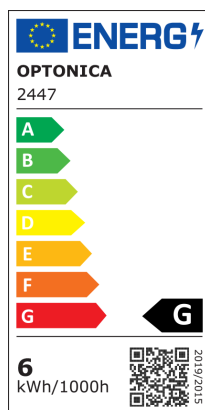

LED Модул За Вграждане Квадратен

Мощност

6W

Цвят на светлината

Бяла светлина

Stamps

Техническа Спецификация

Brand	Optonica	On/Off Cycles	25 000x
Product Code	DL6-A4	Instant On	0.2s
Power	6W	Material	Aluminium
Energy Consumption	6 kWh/1000h	Operating Frequency	50-60 Hz
Input voltage	AC180-260V	Temperature	-20°C / +40°C
Flux	360 lm	Ra ≥	80
FLUX per watt	60lm/W	Life span	25 000 Hours
IP	20	Color Code	860
Dimmable	No	Lumen maintenance at end of service life	70%
Correlated Color Temperature	6000K	Size of product	120x120x25 mm
Light Color	Бяла светлина	Size of package	135x160x35 mm
Wattage Equivalent	48W	Size of Box	370x280x335 mm
EAN Code	3800156624474	Items per pack	1
Energy Efficiency Label	G	Items per box	40
Beam angle	120°	Gross weight	0,158 kg
Hole Size	110x110 mm	Net weight	0,126 kg
Power Factor	0.5	Warranty	2 Years