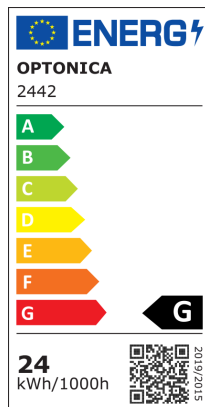

OPTONICA

DATASHEET

LED ugrađeni okrugli modul

Snaga

24W

Svijetla boja

Neutral white

Stamps

Tehnička specifikacija

Brand	Optonica	On/Off Cycles	25 000x
Product Code	DL24-A4	Instant On	0.2s
Power	24W	Material	Aluminium
Energy Consumption	24 kWh/1000h	Operating Frequency	50-60 Hz
Input voltage	AC180-260V	Temperature	-20°C / +40°C
Flux	1700 lm	Ra ≥	80
FLUX per watt	70lm/W	Life span	25 000 Hours
IP	20	Color Code	845
Dimmable	No	Lumen maintenance at end of service life	70%
Correlated Color Temperature	4500K	Size of product	φ300x25 mm
Light Color	Neutral white	Size of package	310x350x35 mm
Wattage Equivalent	192W	Size of Box	370x320x360 mm
EAN Code	3800156624429	Items per pack	1
Energy Efficiency Label	G	Items per box	10
Beam angle	120°	Gross weight	0,615 kg
Hole Size	φ282 mm	Net weight	0,505 kg
Power Factor	0.5	Warranty	2 Years
Power LED	24W		