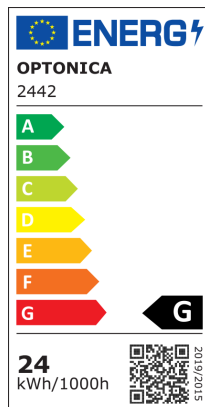

LED Модул За Вграждане Кръгъл

Мощност

24W

Цвят на светлината

Неутрална светлина

Stamps

Техническа Спецификация

Brand	Optonica	On/Off Cycles	25 000x
Product Code	DL24-A4	Instant On	0.2s
Power	24W	Material	Aluminium
Energy Consumption	24 kWh/1000h	Operating Frequency	50-60 Hz
Input voltage	AC180-260V	Temperature	-20°C / +40°C
Flux	1700 lm	Ra ≥	80
FLUX per watt	70lm/W	Life span	25 000 Hours
IP	20	Color Code	845
Dimmable	No	Lumen maintenance at end of service life	70%
Correlated Color Temperature	4500K	Size of product	φ300x25 mm
Light Color	Неутрална светлина	Size of package	310x350x35 mm
Wattage Equivalent	192W	Size of Box	370x320x360 mm
EAN Code	3800156624429	Items per pack	1
Energy Efficiency Label	G	Items per box	10
Beam angle	120°	Gross weight	0,615 kg
Hole Size	φ282 mm	Net weight	0,505 kg
Power Factor	0.5	Warranty	2 Years
Power LED	24W		