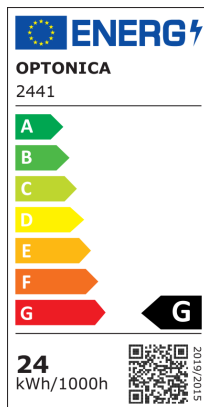

LED ugrađeni okrugli modul

Snaga

24W

Svijetla boja

White light

Stamps

Tehnička specifikacija

Brand	Optonica	On/Off Cycles	25 000x
Product Code	DL24-A4	Instant On	0.2s
Power	24W	Material	Aluminium
Energy Consumption	24 kWh/1000h	Operating Frequency	50-60 Hz
Input voltage	AC180-260V	Temperature	-20°C / +40°C
Flux	1700 lm	Ra ≥	80
FLUX per watt	70lm/W	Life span	25 000 Hours
IP	20	Color Code	860
Dimmable	No	Lumen maintenance at end of service life	70%
Correlated Color Temperature	6000K	Size of product	φ300x25 mm
Light Color	White light	Size of package	310x350x35 mm
Wattage Equivalent	192W	Size of Box	370x320x360 mm
EAN Code	3800156624412	Items per pack	1
Energy Efficiency Label	G	Items per box	10
Beam angle	120°	Gross weight	0,615 kg
Hole Size	φ282 mm	Net weight	0,505 kg
Power Factor	0.5	Warranty	2 Years
Power LED	24W		