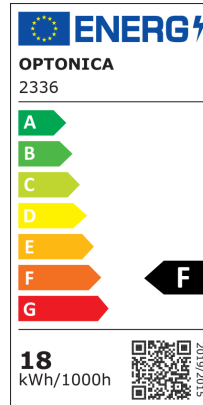

Módulo empotrado redondo LED

Potencia

18W

Color de luz

 Blanco cálido

Stamps

RoHS

-80

Especificación técnica

Brand	Optonica	On/Off Cycles	25 000x
Product Code	DL6-A4	Instant On	0.2s
Power	18W	Material	Aluminium
Energy Consumption	18 kWh/1000h	Operating Frequency	50-60 Hz
Input voltage	AC180-260V	Temperature	-20°C / +40°C
Flux	1350 lm	Ra ≥	80
FLUX per watt	75lm/W	Life span	25 000 Hours
IP	20	Color Code	827
Dimmable	No	Lumen maintenance at end of service life	70%
Correlated Color Temperature	2700K	Size of product	φ225x20 mm
Light Color	Blanco cálido	Size of package	230x270x35 mm
Wattage Equivalent	144W	Size of Box	470x370x285 mm
EAN Code	3800156623361	Items per pack	1
Energy Efficiency Label	G	Items per box	20
Beam angle	120°	Gross weight	0,360 kg
Hole Size	φ205 mm	Net weight	0,280 kg
Power Factor	0.5	Warranty	2 Years
Power LED	18W		