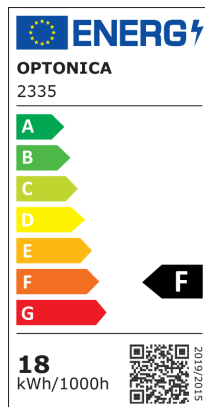

OPTONICA

DATASHEET

LED Модул За Вграждане Кръгъл

Мощност

18W

Цвят на светлината

Бяла светлина

Stamps

18
kWh/1000h

8102/6102

Техническа Спецификация

Brand	Optonica	On/Off Cycles	25 000x
Product Code	DL18-A4	Instant On	0.2s
Power	18W	Material	Aluminium
Energy Consumption	18 kWh/1000h	Operating Frequency	50-60 Hz
Input voltage	AC180-260V	Temperature	-20°C / +40°C
Flux	1350 lm	Ra ≥	80
FLUX per watt	75lm/W	Life span	25 000 Hours
IP	20	Color Code	860
Dimmable	No	Lumen maintenance at end of service life	70%
Correlated Color Temperature	6000K	Size of product	φ225x20 mm
Light Color	Бяла светлина	Size of package	230x270x35 mm
Wattage Equivalent	144W	Size of Box	470x370x285 mm
EAN Code	3800156623354	Items per pack	1
Energy Efficiency Label	G	Items per box	20
Beam angle	120°	Gross weight	0,360 kg
Hole Size	φ205 mm	Net weight	0,280 kg
Power Factor	0.5	Warranty	2 Years
Power LED	18W		