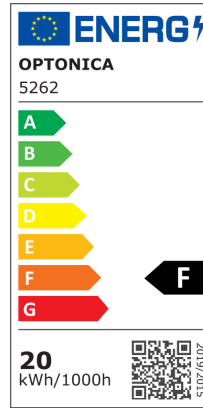

LED mágneses sávfény 20W M35

Putere

20W

Culoare deschisă

Stamps

Specificatii tehnice

Brand	Optonica	Temperature	-20°C / +40°C
Product Code	LN20-A4	Ra ≥	80
Power	20W	Life span	25 000 Hours
Energy Consumption	20 kWh/1000h	Lumen maintenance at end of service life	70%
Input voltage	DC48V	Size of product	600x34x50.5 mm
Flux	1600 lm	Size of package	73x38x610 mm
FLUX per watt	80 lm/W	Size of Box	625x405x255 mm
Dimmable	No	Items per pack	1
Correlated Color Temperature	3000K	Items per box	30
Light Color	Warm white	Material	ALU + PC
EAN Code	3800156652620	Gross weight	0,666 kg
Energy Efficiency Label	F	Net weight	0,584 kg
Beam angle	120°	Series	M35
On/Off Cycles	25 000x	Warranty	2 Years
Operating Frequency	50-60 Hz		