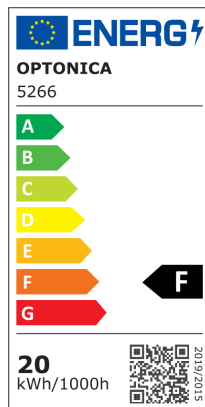

LED mágneses sávfény 20W M35

Putere

20W

Culoare deschisă

Stamps

Specificatii tehnice

Brand	Optonica
Product Code	LN20-A4
Power	20W
Energy Consumption	20 kWh/1000h
Input voltage	DC48V
Flux	1600 lm
FLUX per watt	80 lm/W
Dimmable	No
Correlated Color Temperature	4000K
Light Color	Neutral white
EAN Code	3800156652668
Energy Efficiency Label	F
Beam angle	120°
On/Off Cycles	25 000x
Operating Frequency	50-60 Hz

Temperature	-20°C / +40°C
Ra ≥	80
Life span	25 000 Hours
Lumen maintenance at end of service life	70%
Size of product	600x34x50.5 mm
Size of package	73x38x610 mm
Size of Box	625x405x255 mm
Items per pack	1
Items per box	30
Material	ALU + PC
Gross weight	0,666 kg
Net weight	0,584 kg
Series	M35
Warranty	2 Years