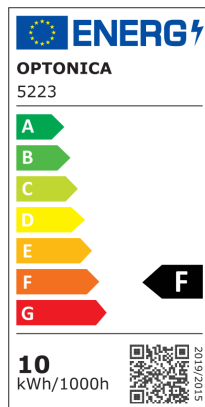

M15 LED mágneses sávfény M15

Putere

10W

Culoare deschisă

Stamps

Specificatii tehnice

Brand	Optonica	Temperature	-20°C / +40°C
Product Code	LN10-A4	Ra ≥	80
Power	10W	Life span	25 000 Hours
Energy Consumption	10 kWh/1000h	Lumen maintenance at end of service life	70%
Input voltage	DC48V	Size of product	Φ45x90 mm
Flux	800lm	Size of package	365x310x400 mm
FLUX per watt	80 lm/W	Size of Box	335x210x280 mm
Dimmable	No	Items per pack	1
Correlated Color Temperature	4000K	Items per box	30
Light Color	Neutral white	Material	ALU + PC
EAN Code	3800156652231	Gross weight	0,212 kg
Energy Efficiency Label	F	Net weight	0,161 kg
Beam angle	24°	Series	M15
On/Off Cycles	25 000x	Warranty	2 Years
Operating Frequency	50-60 Hz		