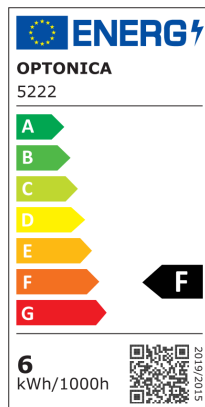

Faretto a binario magnetico LED M15

Potenza

6W

Colore della luce

Stamps

Specifiche tecniche

Brand	Optonica	Temperature	-20°C / +40°C
Product Code	LN6-A4	Ra ≥	80
Power	6W	Life span	25 000 Hours
Energy Consumption	6 kWh/1000h	Lumen maintenance at end of service life	70%
Input voltage	DC48V	Size of product	Φ35x70 mm
Flux	480 lm	Size of package	106x130x38 mm
FLUX per watt	80 lm/W	Size of Box	335x210x280 mm
Dimmable	No	Items per pack	1
Correlated Color Temperature	3000K	Items per box	30
Light Color	Luce calda	Material	ALU + PC
EAN Code	3800156652224	Gross weight	0,145 kg
Energy Efficiency Label	F	Net weight	0,113 kg
Beam angle	24°	Series	M15
On/Off Cycles	25 000x	Warranty	2 Years
Operating Frequency	50-60 Hz		