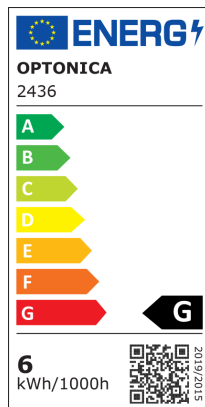

### LED Модул За Вграждане Кръгъл

Мощност

6W

Цвят на светлината

Топла светлина

Stamps

## Техническа Спецификация

Brand	Optonica	On/Off Cycles	25 000x
Product Code	DL6-A4	Instant On	0.2s
Power	6W	Material	Aluminium
Energy Consumption	6 kWh/1000h	Operating Frequency	50-60 Hz
Input voltage	AC180-260V	Temperature	-20°C / +40°C
Flux	360 lm	Ra ≥	80
FLUX per watt	60lm/W	Life span	25 000 Hours
IP	20	Color Code	827
Dimmable	No	Lumen maintenance at end of service life	70%
Correlated Color Temperature	2800K	Size of product	φ118x25 mm
Light Color	Топла светлина	Size of package	135x160x35 mm
Wattage Equivalent	48W	Size of Box	370x280x335 mm
EAN Code	3800156624368	Items per pack	1
Energy Efficiency Label	G	Items per box	40
Beam angle	120°	Gross weight	0,134 kg
Hole Size	φ110 mm	Net weight	0,104 kg
Power Factor	0.5	Warranty	2 Years
Power LED	6W		