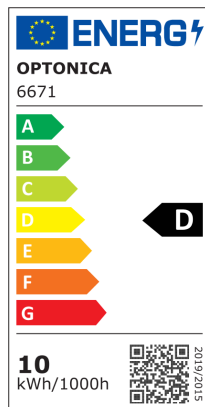

Montaggio asta LED IP20

Potenza

10W

Colore della luce

 Luce fredda

Stamps

Specifiche tecniche

Brand	Optonica	Instant On	100% - 0.1s
Product Code	OT10-A2	Material	ALU+PC
Power	10W	Operating Frequency	50-60 Hz
Energy Consumption	10 kWh/1000h	Temperature	-20°C / +40°C
Input voltage	AC220-240V	Ra ≥	80
Flux	1150 lm	Life span	25 000 Hours
FLUX per watt	115 lm/W	Color Code	860
IP	20	Lumen maintenance at end of service life	70%
Dimmable	No	Size of product	320x69x25 mm
Correlated Color Temperature	6000K	Size of package	300x70x20 mm
Light Color	Luce fredda	Items per pack	1
EAN Code	3800156666719	Items per box	40
Energy Efficiency Label	D	Gross weight	0,160 kg
Beam angle	120°	Net weight	0,119 kg
Power Factor	0.5	Warranty	2 Years
On/Off Cycles	25 000x		