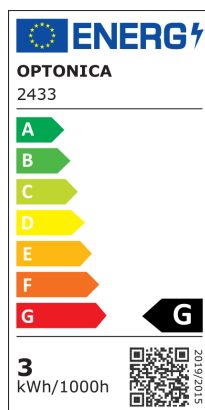

OPTONICA

DATASHEET

LED Модул За Вграждане Кръгъл

Мощност

3W

Цвят на светлината

Топла светлина

Stamps

Техническа Спецификация

Brand	Optonica	On/Off Cycles	25 000x
Product Code	DL3-A4	Instant On	0.2s
Power	3W	Material	Aluminium
Energy Consumption	3 kWh/1000h	Operating Frequency	50-60 Hz
Input voltage	AC 85-260V	Temperature	-20°C / +40°C
Flux	150 lm	Ra ≥	80
FLUX per watt	50lm/W	Life span	25 000 Hours
IP	20	Color Code	827
Dimmable	No	Lumen maintenance at end of service life	70%
Correlated Color Temperature	2800K	Size of product	φ85x20 mm
Light Color	Топла светлина	Size of package	95x135x35 mm
Wattage Equivalent	24W	Size of Box	370x200x285 mm
EAN Code	3800156624337	Items per pack	1
Energy Efficiency Label	G	Items per box	40
Beam angle	120°	Gross weight	0,100 kg
Hole Size	Ø 70 mm	Net weight	0,077 kg
Power Factor	0.5	Warranty	2 Years
Power LED	3W		