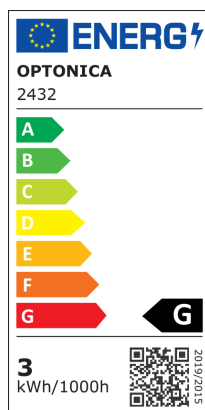

OPTONICA

DATASHEET

LED Модул За Вграждане Кръгъл

Мощност

3W

Цвят на светлината

Неутрална светлина

Stamps

3 kWh/1000h

Техническа Спецификация

Brand	Optonica	On/Off Cycles	25 000x
Product Code	DL3-A4	Instant On	0.2s
Power	3W	Material	Aluminium
Energy Consumption	3 kWh/1000h	Operating Frequency	50-60 Hz
Input voltage	AC 85-260V	Temperature	-20°C / +40°C
Flux	150 lm	Ra ≥	80
FLUX per watt	50lm/W	Life span	25 000 Hours
IP	20	Color Code	845
Dimmable	No	Lumen maintenance at end of service life	70%
Correlated Color Temperature	4500K	Size of product	φ85x20 mm
Light Color	Неутрална светлина	Size of package	95x135x35 mm
Wattage Equivalent	24W	Size of Box	370x200x285 mm
EAN Code	3800156624320	Items per pack	1
Energy Efficiency Label	G	Items per box	40
Beam angle	120°	Gross weight	0,100 kg
Hole Size	Ø 70 mm	Net weight	0,077 kg
Power Factor	0.5	Warranty	2 Years
Power LED	3W		