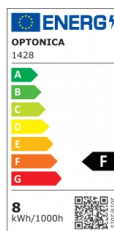

OPTONICA

Vela LED E14 C37 8W

Potencia **Color de luz**

- 8W

Luz blanca

Stamps

Especificación técnica

Número de catálogo	1428
Brand	Optonica
Product Code	SP9-A3
Socket	E14
Power	8W
Energy Consumption	8 kWh/1000h
Input voltage	AC175-265V
Flux	710 lm
FLUX per watt	89lm/W
IP	20
Dimmable	No
Correlated Color Temperature	6000K
Light Color	Luz blanca
EAN Code	3800156614284
Energy Efficiency Label	F
Beam angle	180°

Power Factor	0.5
On/Off Cycles	25 000x
Instant On	0.1s
Material	ALU+PC
Operating Frequency	50-60 Hz
Temperature	-20°C / +40°C
Ra ≥	80
Life span	25 000 Hours
Lumen maintenance at end of service life	70%
Size of product	φ37x100 mm
Size of package	105x40x40 mm
Items per pack	1
Items per box	100
Gross weight	0,027 kg
Net weight	0,021 kg
Warranty	2 Years