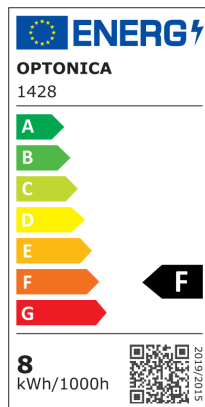

OPTONICA

DATASHEET

LED gyertya E14 C37 8W

Putere

8W

Culoare deschisă

White light

Stamps

CE

RoHS

-80

Specificatii tehnice

| | | | |
|------------------------------|---------------|--|---------------|
| Brand | Optonica | On/Off Cycles | 25 000x |
| Product Code | SP9-A3 | Instant On | 0.1s |
| Socket | E14 | Material | ALU+PC |
| Power | 8W | Operating Frequency | 50-60 Hz |
| Energy Consumption | 8 kWh/1000h | Temperature | -20°C / +40°C |
| Input voltage | AC175-265V | Ra ≥ | 80 |
| Flux | 710 lm | Life span | 25 000 Hours |
| FLUX per watt | 89lm/W | Lumen maintenance at end of service life | 70% |
| IP | 20 | Size of product | φ37x100 mm |
| Dimmable | No | Size of package | 105x40x40 mm |
| Correlated Color Temperature | 6000K | Items per pack | 1 |
| Light Color | White light | Items per box | 100 |
| EAN Code | 3800156614284 | Gross weight | 0,027 kg |
| Energy Efficiency Label | F | Net weight | 0,021 kg |
| Beam angle | 180° | Warranty | 2 Years |
| Power Factor | 0.5 | | |