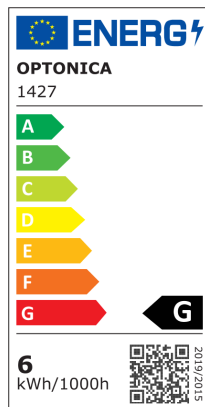

OPTONICA

DATASHEET

LED svijeća E14 C37

Snaga

5.5 W

Svijetla boja

Warm white

Stamps

RoHS

-80

Tehnička specifikacija

Brand	Optonica	On/Off Cycles	25 000x
Product Code	SP6-A8	Instant On	0.2s
Socket	E14	Material	ALU+PC
Power	5.5 W	Operating Frequency	50-60 Hz
Energy Consumption	5.5 kWh/1000h	Temperature	-20°C / +40°C
Input voltage	AC220-240V	Ra ≥	80
Flux	450 lm	Life span	25 000 Hours
FLUX per watt	82lm/W	Lumen maintenance at end of service life	70%
IP	20	Size of product	37x100 mm
Dimmable	No	Size of package	110x40x40 mm
Correlated Color Temperature	2700K	Size of Box	405x210x235 mm
Light Color	Warm white	Items per pack	1
EAN Code	3800156614277	Items per box	100
Energy Efficiency Label	G	Gross weight	0,021 kg
Beam angle	180°	Net weight	0,015 kg
Power Factor	0.5	Warranty	2 Years