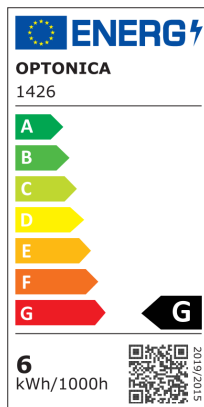

OPTONICA

DATASHEET

LED Крушка E14 3.7W

Мощност

5.5 W

Цвят на светлината

Неутрална светлина

Stamps

Техническа Спецификация

Brand	Optonica	On/Off Cycles	25 000x
Product Code	SP6-A8	Instant On	0.2s
Socket	E14	Material	ALU+PC
Power	5.5 W	Operating Frequency	50-60 Hz
Energy Consumption	5.5 kWh/1000h	Temperature	-20°C / +40°C
Input voltage	AC220-240V	Ra ≥	80
Flux	450 lm	Life span	25 000 Hours
FLUX per watt	82lm/W	Lumen maintenance at end of service life	70%
IP	20	Size of product	37x100 mm
Dimmable	No	Size of package	110x40x40 mm
Correlated Color Temperature	4000K	Size of Box	405x210x235 mm
Light Color	Неутрална светлина	Items per pack	1
EAN Code	3800156614260	Items per box	100
Energy Efficiency Label	G	Gross weight	0,021 kg
Beam angle	180°	Net weight	0,015 kg
Power Factor	0.5	Warranty	2 Years