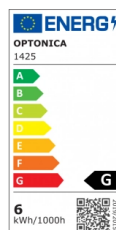

OPTONICA

LED Крушка E14 3.7W

Мощност

- 3.7 W

Цвят на светлината

Бяла светлина

Stamps

Техническа Спецификация

Каталожен Номер	1425
Brand	Optonica
Product Code	SP6-A8
Socket	E14
Power	5.5 W
Energy Consumption	5.5 kWh/1000h
Input voltage	AC220-240V
Flux	450 lm
FLUX per watt	82lm/W
IP	20
Dimmable	No
Correlated Color Temperature	6000K
Light Color	Бяла светлина
EAN Code	3800156614253
Energy Efficiency Label	G
Beam angle	180°

Power Factor	0.5
On/Off Cycles	25 000x
Instant On	0.2s
Material	ALU+PC
Operating Frequency	50-60 Hz
Temperature	-20°C / +40°C
Ra ≥	80
Life span	25 000 Hours
Lumen maintenance at end of service life	70%
Size of product	37x100 mm
Size of package	110x40x40 mm
Size of Box	405x210x235 mm
Items per pack	1
Items per box	100
Gross weight	0,021 kg
Net weight	0,015 kg
Warranty	2 Years