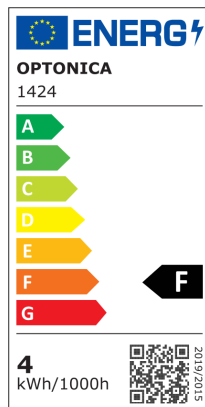

LED Крушка E14 3.7W

Мощност

3.7 W

Цвят на светлината

Топла светлина

Stamps

4 kWh/1000h

STOP/610E

Техническа Спецификация

Brand	Optonica	On/Off Cycles	25 000x
Product Code	SP4-A5	Instant On	0.2s
Socket	E14	Material	ALU+PC
Power	3.7 W	Operating Frequency	50-60 Hz
Energy Consumption	3.7 kWh/1000h	Temperature	-20°C / +40°C
Input voltage	AC220-240V	Ra ≥	80
Flux	320 lm	Life span	25 000 Hours
FLUX per watt	86lm/W	Lumen maintenance at end of service life	70%
IP	20	Size of product	37x100 mm
Dimmable	No	Size of package	110x40x40 mm
Correlated Color Temperature	2700K	Size of Box	405x210x235 mm
Light Color	Топла светлина	Items per pack	1
EAN Code	3800156614246	Items per box	100
Energy Efficiency Label	F	Gross weight	0,021 kg
Beam angle	180°	Net weight	0,015 kg
Power Factor	0.5	Warranty	2 Years