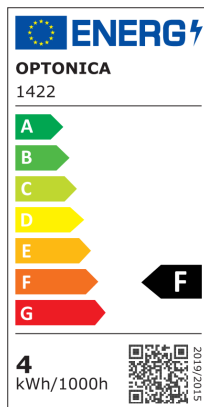

### LED Крушка E14 3.7W

Мощност

3.7 W

Цвят на светлината

Бяла светлина

Stamps

## Техническа Спецификация

Brand	Optonica	On/Off Cycles	25 000x
Product Code	SP4-A5	Instant On	0.2s
Socket	E14	Material	ALU+PC
Power	3.7 W	Operating Frequency	50-60 Hz
Energy Consumption	3.7 kWh/1000h	Temperature	-20°C / +40°C
Input voltage	AC220-240V	Ra ≥	80
Flux	320 lm	Life span	25 000 Hours
FLUX per watt	86lm/W	Lumen maintenance at end of service life	70%
IP	20	Size of product	37x100 mm
Dimmable	No	Size of package	110x40x40 mm
Correlated Color Temperature	6000K	Size of Box	405x210x235 mm
Light Color	Бяла светлина	Items per pack	1
EAN Code	3800156614222	Items per box	100
Energy Efficiency Label	F	Gross weight	0,021 kg
Beam angle	180°	Net weight	0,015 kg
Power Factor	0.5	Warranty	2 Years