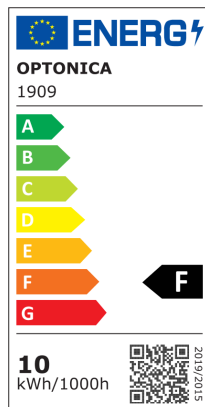

OPTONICA

DATASHEET

LED Крушка GU10 A60

Мощност

9.5W

Цвят на светлината

Топла
светлина

Stamps

Техническа Спецификация

Brand	Optonica	On/Off Cycles	25 000x
Product Code	SP10-A4	Instant On	0.1s
Socket	GU10	Operating Frequency	50-60 Hz
Power	9.5W	Temperature	-20°C / +40°C
Energy Consumption	9.5 kWh/1000h	Ra ≥	80
Input voltage	AC175-265V	Life span	25 000 Hours
Flux	880	Lumen maintenance at end of service life	70%
FLUX per watt	93	Size of product	φ57x50 mm
IP	20	Size of package	65x55x55 mm
Dimmable	No	Items per pack	1
Correlated Color Temperature	2700K	Items per box	100
Light Color	Топла светлина	Material	Plastic+ALU
EAN Code	3800156619098	Gross weight	0,042 kg
Energy Efficiency Label	F	Net weight	0,035 kg
Beam angle	110°	Warranty	2 Years