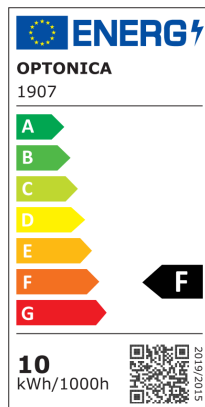

OPTONICA

DATASHEET

LED Крушка GU10 A60

Мощност

9.5W

Цвят на светлината

Бяла
светлина

Stamps

Техническа Спецификация

Brand	Optonica	On/Off Cycles	25 000x
Product Code	SP10-A4	Instant On	0.1s
Socket	GU10	Operating Frequency	50-60 Hz
Power	9.5W	Temperature	-20°C / +40°C
Energy Consumption	9.5 kWh/1000h	Ra ≥	80
Input voltage	AC175-265V	Life span	25 000 Hours
Flux	880	Lumen maintenance at end of service life	70%
FLUX per watt	93	Size of product	φ57x50 mm
IP	20	Size of package	65x55x55 mm
Dimmable	No	Items per pack	1
Correlated Color Temperature	6000K	Items per box	100
Light Color	Бяла светлина	Material	Plastic+ALU
EAN Code	3800156619074	Gross weight	0,042 kg
Energy Efficiency Label	F	Net weight	0,035 kg
Beam angle	110°	Warranty	2 Years