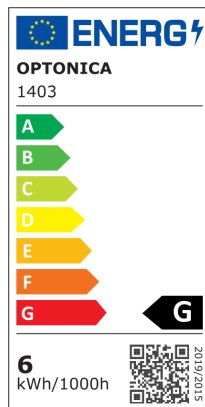

LED Крушка E14 G45 5.5W

Мощност

5.5 W

Цвят на светлината

Stamps

Техническа Спецификация

Brand	Optonica	On/Off Cycles	25 000x
Product Code	SP6-A8	Instant On	0.2s
Socket	E14	Operating Frequency	50-60 Hz
Power	5.5 W	Temperature	-20°C / +40°C
Energy Consumption	5.5 kWh/1000h	Ra ≥	80
Input voltage	AC220-240V	Life span	25 000 Hours
Flux	450 lm	Lumen maintenance at end of service life	70%
FLUX per watt	81lm/W	Size of product	45x78 mm
IP	20	Size of package	90x45x45 mm
Dimmable	No	Size of Box	485x250x195 mm
Correlated Color Temperature	2700K	Items per pack	1
Light Color	Топла светлина	Items per box	100
EAN Code	3800156614031	Material	Plastic+ALU
Energy Efficiency Label	G	Gross weight	0,021 kg
Beam angle	240°	Net weight	0,014 kg
Power Factor	0.5	Warranty	2 Years