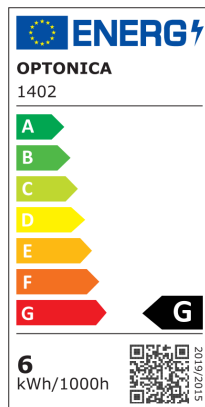

LED Крушка E14 G45 5.5W

Мощност

5.5 W

Цвят на светлината

Неутрална светлина

Stamps

Техническа Спецификация

Brand	Optonica	On/Off Cycles	25 000x
Product Code	SP6-A8	Instant On	0.2s
Socket	E14	Operating Frequency	50-60 Hz
Power	5.5 W	Temperature	-20°C / +40°C
Energy Consumption	5.5 kWh/1000h	Ra ≥	80
Input voltage	AC220-240V	Life span	25 000 Hours
Flux	450 lm	Lumen maintenance at end of service life	70%
FLUX per watt	81lm/W	Size of product	45x78 mm
IP	20	Size of package	90x45x45 mm
Dimmable	No	Size of Box	485x250x195 mm
Correlated Color Temperature	4500K	Items per pack	1
Light Color	Неутрална светлина	Items per box	100
EAN Code	3800156614024	Material	Plastic+ALU
Energy Efficiency Label	G	Gross weight	0,021 kg
Beam angle	240°	Net weight	0,014 kg
Power Factor	0.5	Warranty	2 Years