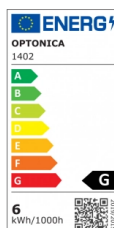

OPTONICA

LED Крушка E14 G45 5.5W

Мощност

- 5.5 W

Цвят на светлината

Неутрална
светлина

Stamps

Техническа Спецификация

Каталожен Номер	1402
Brand	Optonica
Product Code	SP6-A8
Socket	E14
Power	5.5 W
Energy Consumption	5.5 kWh/1000h
Input voltage	AC220-240V
Flux	450 lm
FLUX per watt	81lm/W
IP	20
Dimmable	No
Correlated Color Temperature	4500K
Light Color	Неутрална светлина
EAN Code	3800156614024
Energy Efficiency Label	G
Beam angle	240°

Power Factor	0.5
On/Off Cycles	25 000x
Instant On	0.2s
Operating Frequency	50-60 Hz
Temperature	-20°C / +40°C
Ra ≥	80
Life span	25 000 Hours
Lumen maintenance at end of service life	70%
Size of product	45x78 mm
Size of package	90x45x45 mm
Size of Box	485x250x195 mm
Items per pack	1
Items per box	100
Material	Plastic+ALU
Gross weight	0,021 kg
Net weight	0,014 kg
Warranty	2 Years