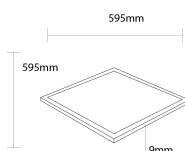

LED Рамков Панел 60x60 (МОQ 2pcs/BOX)

Мощност

36W

Цвят на светлината

Бяла
светлина

Stamps

RoHS

-80

Техническа Спецификация

Brand	Optonica	Material	ALU+PC
Product Code	DL36-A3	Operating Frequency	50-60 Hz
Power	36W	Temperature	-20°C / +40°C
Energy Consumption	36 kWh/1000h	Ra ≥	80
Input voltage	AC220-240V	Life span	25 000 Hours
Flux	3600	Color Code	845
FLUX per watt	100lm/W	Body Color	White
IP	20	Lumen maintenance at end of service life	70%
Dimmable	No	Size of product	595x595x9 mm
Correlated Color Temperature	6000K	Items per pack	2
Light Color	Бяла светлина	Items per box	6
EAN Code	3800156627468	Gross weight	0,800 kg
Energy Efficiency Label	E	Net weight	0,470 kg
On/Off Cycles	100 000x	Warranty	2 Years