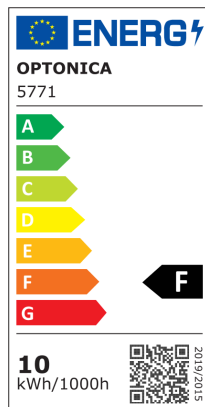

LED SMF Прожектор IP65 - Черен

Мощност

10W

Цвят на светлината

Бяла светлина

Stamps

Техническа Спецификация

Brand	Optonica	Temperature	-20°C / +40°C
Product Code	FL10-B3	Ra ≥	80
Power	10W	Life span	25 000 Hours
Energy Consumption	10 kWh/1000h	Body Color	Black
Input voltage	AC220-240V	LED Type	SMD
Flux	900 lm	Lumen maintenance at end of service life	70%
FLUX per watt	90lm/W	Size of product	105 x 156 x 22 mm
IP	65	Items per pack	1
Dimmable	No	Frequency	50/60Hz
Correlated Color Temperature	6000K	Material	ALU + Glass
Light Color	Бяла светлина	Cable	15cm, 3x0.75mm ² black rubber cable
Wattage Equivalent	10W	Glass	Black edge clear glass
EAN Code	3800156657717	Gross weight	0,273 kg
Beam angle	90°	Net weight	0,222 kg
Power LED	10W	Warranty	2 Years
On/Off Cycles	25 000x		