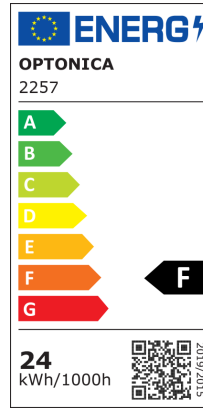

LED Панел Квадратен

Мощност

24W

Цвят на светлината

Stamps

Техническа Спецификация

Brand	Optonica	On/Off Cycles	25 000x
Product Code	DL24-A1	Instant On	0.2s
Power	24W	Material	Aluminium
Energy Consumption	24 kWh/1000h	Operating Frequency	50-60 Hz
Input voltage	AC180-260V	Temperature	-20°C / +40°C
Flux	1920 lm	Ra ≥	80
FLUX per watt	80lm/W	Life span	25 000 Hours
IP	20	Color Code	845
Dimmable	No	Lumen maintenance at end of service life	70%
Correlated Color Temperature	4500K	Size of product	300x300x35 mm
Light Color	Неутрална светлина	Size of package	310x305x45 mm
Wattage Equivalent	192W	Items per pack	1
EAN Code	3800156622579	Items per box	10
Energy Efficiency Label	F	Gross weight	0,860 kg
Beam angle	120°	Net weight	0,745 kg
Power Factor	0.5	Warranty	2 Years