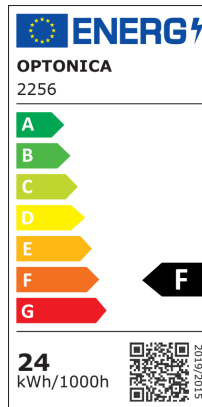

OPTONICA

DATASHEET

LED Панел Квадратен

Мощност

24W

Цвят на светлината

Бяла светлина

Stamps

RoHS

-80

24
kWh/1000h

Техническа Спецификация

Brand	Optonica	On/Off Cycles	25 000x
Product Code	DL24-A1	Instant On	0.2s
Power	24W	Material	Aluminium
Energy Consumption	24 kWh/1000h	Operating Frequency	50-60 Hz
Input voltage	AC180-260V	Temperature	-20°C / +40°C
Flux	1920 lm	Ra ≥	80
FLUX per watt	80lm/W	Life span	25 000 Hours
IP	20	Color Code	860
Dimmable	No	Lumen maintenance at end of service life	70%
Correlated Color Temperature	6000K	Size of product	300x300x35 mm
Light Color	Бяла светлина	Size of package	310x305x45 mm
Wattage Equivalent	192W	Items per pack	1
EAN Code	3800156622562	Items per box	10
Energy Efficiency Label	F	Gross weight	0,860 kg
Beam angle	120°	Net weight	0,745 kg
Power Factor	0.5	Warranty	2 Years