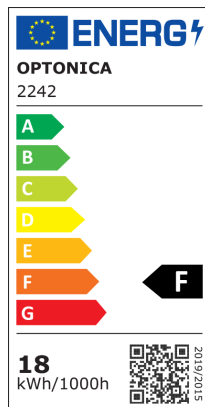

OPTONICA

DATASHEET

LED Панел Квадратен

Мощност

18W

Цвят на светлината

Топла светлина

Stamps

Техническа Спецификация

Brand	Optonica	On/Off Cycles	25 000x
Product Code	DL18-A1	Instant On	0.2s
Power	18W	Material	Aluminium
Energy Consumption	18 kWh/1000h	Operating Frequency	50-60 Hz
Input voltage	AC180-260V	Temperature	-20°C / +40°C
Flux	1440lm	Ra ≥	80
FLUX per watt	80lm/W	Life span	25 000 Hours
IP	20	Color Code	828
Dimmable	No	Lumen maintenance at end of service life	70%
Correlated Color Temperature	2800K	Size of product	220x220x35 mm
Light Color	Топла светлина	Size of package	230x225x40 mm
Wattage Equivalent	145W	Items per pack	1
EAN Code	3800156622425	Items per box	20
Energy Efficiency Label	F	Gross weight	0,510 kg
Beam angle	120°	Net weight	0,437 kg
Power Factor	0.5	Warranty	2 Years