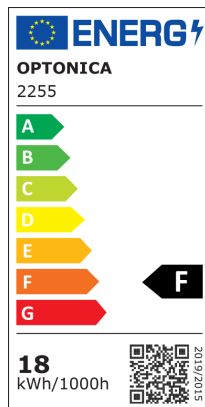

OPTONICA

DATASHEET

LED Панел Квадратен

Мощност

18W

Цвят на светлината

Неутрална светлина

Stamps

18
kWh/1000h

ST02/010E

Техническа Спецификация

Brand	Optonica	On/Off Cycles	25 000x
Product Code	DL18-A1	Instant On	0.2s
Power	18W	Material	Aluminium
Energy Consumption	18 kWh/1000h	Operating Frequency	50-60 Hz
Input voltage	AC 85-260V	Temperature	-20°C / +40°C
Flux	1440lm	Ra ≥	80
FLUX per watt	80lm/W	Life span	25 000 Hours
IP	20	Color Code	845
Dimmable	No	Lumen maintenance at end of service life	70%
Correlated Color Temperature	4500K	Size of product	220 x 220 x 35 mm
Light Color	Неутрална светлина	Size of package	230x225x40 mm
Wattage Equivalent	145W	Items per pack	1
EAN Code	3800156622555	Items per box	20
Energy Efficiency Label	F	Gross weight	0,480 kg
Beam angle	120°	Net weight	0,430 kg
Power Factor	0.5	Warranty	2 Years