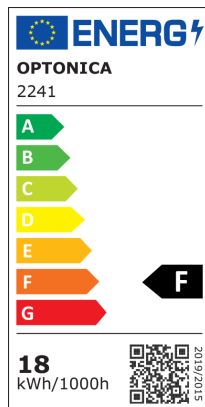

### LED Панел Квадратен

Мощност

18W

Цвят на светлината

Бяла светлина

Stamps

### Техническа Спецификация

Brand	Optonica	On/Off Cycles	25 000x
Product Code	DL18-A1	Instant On	0.2s
Power	18W	Material	Aluminium
Energy Consumption	18 kWh/1000h	Operating Frequency	50-60 Hz
Input voltage	AC85-265V	Temperature	-20°C / +40°C
Flux	1440lm	Ra ≥	80
FLUX per watt	80lm/W	Life span	25 000 Hours
IP	20	Color Code	860
Dimmable	No	Lumen maintenance at end of service life	70%
Correlated Color Temperature	6000K	Size of product	220x220x35 mm
Light Color	Бяла светлина	Size of package	230x225x40 mm
Wattage Equivalent	145W	Items per pack	1
EAN Code	3800156622418	Items per box	20
Energy Efficiency Label	F	Gross weight	0,510 kg
Beam angle	120°	Net weight	0,437 kg
Power Factor	0.5	Warranty	2 Years