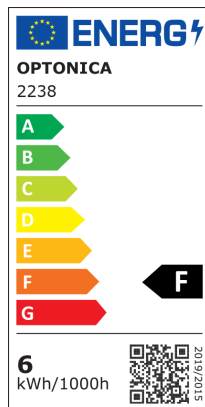

OPTONICA

DATASHEET

LED Панел Квадратен

Мощност

6W

Цвят на светлината

Топла светлина

Stamps

Техническа Спецификация

Brand	Optonica	Instant On	0.2s
Product Code	DL6-A1	Material	Aluminium
Power	6W	Operating Frequency	50-60 Hz
Energy Consumption	6 kWh/1000h	Temperature	-20°C / +40°C
Input voltage	AC180-260V	Ra ≥	80
Flux	480 lm	Life span	25 000 Hours
FLUX per watt	80lm/W	Color Code	828
IP	20	Lumen maintenance at end of service life	70%
Dimmable	No	Size of product	120x120x35 mm
Correlated Color Temperature	2800K	Size of package	130x125x40 mm
Light Color	Топла светлина	Size of Box	460x270x275 mm
Wattage Equivalent	56W	Items per pack	1
EAN Code	3800156622388	Items per box	40
Energy Efficiency Label	F	Gross weight	0,240 kg
Beam angle	120°	Net weight	0,210 kg
Power Factor	0.5	Warranty	2 Years
On/Off Cycles	100 000x		