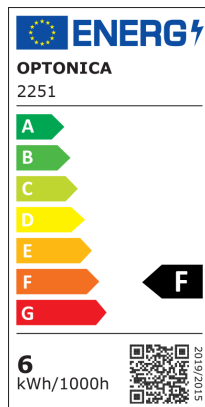

### LED površinski panel, četvrtasti

Snaga

6W

Svijetla boja

Stamps

## Tehnička specifikacija

Brand	Optonica	Instant On	0.2s
Product Code	DL6-A1	Material	Aluminium
Power	6W	Operating Frequency	50-60 Hz
Energy Consumption	6 kWh/1000h	Temperature	-20°C / +40°C
Input voltage	AC180-260V	Ra ≥	80
Flux	480 lm	Life span	25 000 Hours
FLUX per watt	80lm/W	Color Code	845
IP	20	Lumen maintenance at end of service life	70%
Dimmable	No	Size of product	120x120x35 mm
Correlated Color Temperature	4500K	Size of package	130x125x40 mm
Light Color	Neutral white	Size of Box	470x270x285 mm
Wattage Equivalent	56W	Items per pack	1
EAN Code	3800156622517	Items per box	40
Energy Efficiency Label	F	Gross weight	0,190 kg
Beam angle	120°	Net weight	0,160 kg
Power Factor	0.5	Warranty	2 Years
On/Off Cycles	25 000x		