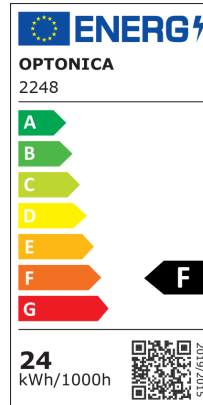

OPTONICA

DATASHEET

LED Панел Кръгъл

Мощност

24W

Цвят на светлината

Бяла светлина

Stamps

RoHS

-80

Техническа Спецификация

Brand	Optonica	On/Off Cycles	25 000x
Product Code	DL24-A1	Instant On	0.2s
Power	24W	Material	Aluminium
Energy Consumption	24 kWh/1000h	Operating Frequency	50-60 Hz
Input voltage	AC180-260V	Temperature	-20°C / +40°C
Flux	1920 lm	Ra ≥	80
FLUX per watt	80lm/W	Life span	25 000 Hours
IP	20	Color Code	860
Dimmable	No	Lumen maintenance at end of service life	70%
Correlated Color Temperature	6000K	Size of product	Φ300x38 mm
Light Color	Бяла светлина	Size of package	310x305x41 mm
Wattage Equivalent	192W	Size of Box	420x320x320
EAN Code	3800156622487	Items per pack	1
Energy Efficiency Label	F	Items per box	10
Beam angle	120°	Gross weight	0,690 kg
Power Factor	0.5	Net weight	0,590 kg
Power LED	24W	Warranty	2 Years