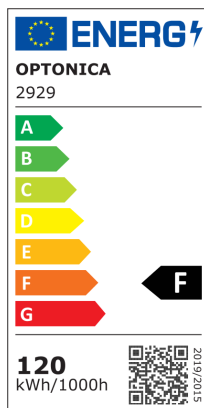

LED Осветително Тяло Квадратно 36x2W C Дистанционно

Мощност

120W

Цвят на светлината

Промяна на топлината
3000K-6000K

Stamps

RoHS

-80

Техническа Спецификация

Brand	Optonica	Instant On	0.1s
Product Code	DL120-A2	Material	Plastic
Power	120W	Operating Frequency	50-60 Hz
Energy Consumption	120 kWh/1000h	Temperature	-20°C / +40°C
Input voltage	AC: 175-260V	Ra ≥	80
Flux	7200 lm	Life span	25 000 Hours
FLUX per watt	60lm/W	Body Color	Sandy White
IP	20	LED Type	2835 SMD
Dimmable	No	Lumen maintenance at end of service life	70%
Correlated Color Temperature	3000K-6000K	Size of product	φ500x50 mm
Light Color	Промяна на топлината 3000K-6000K	Size of package	560x120x560 mm
Wattage Equivalent	480W	Size of Box	620x570x575 mm
EAN Code	3800156629295	Items per pack	1
Energy Efficiency Label	G	Items per box	5
Beam angle	120°	Gross weight	5,000 kg
Power Factor	0.9	Net weight	4,500 kg
On/Off Cycles	25 000x	Warranty	2 Years