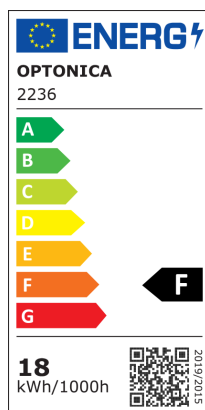

OPTONICA

DATASHEET

LED Панел Кръгъл

Мощност

18W

Цвят на светлината

Топла светлина

Stamps

Техническа Спецификация

Brand	Optonica	On/Off Cycles	25 000x
Product Code	DL18-A1	Instant On	0.2s
Power	18W	Material	Aluminium
Energy Consumption	18 kWh/1000h	Operating Frequency	50-60 Hz
Input voltage	AC180-260V	Temperature	-20°C / +40°C
Flux	1440lm	Ra ≥	80
FLUX per watt	80lm/W	Life span	25 000 Hours
IP	20	Color Code	828
Dimmable	No	Lumen maintenance at end of service life	70%
Correlated Color Temperature	2800K	Size of product	220x38 mm
Light Color	Топла светлина	Size of package	230x225x41 mm
Wattage Equivalent	145W	Size of Box	470x470x240 mm
EAN Code	3800156622364	Items per pack	1
Energy Efficiency Label	F	Items per box	20
Beam angle	120°	Gross weight	0,420 kg
Power Factor	0.5	Net weight	0,348 kg
Power LED	18W	Warranty	2 Years