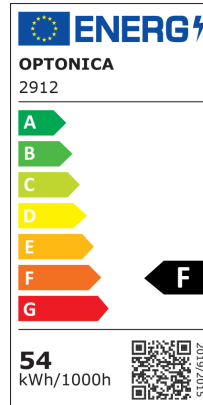

Luce da Soffitto LED Corpo Bianco - Rotonda

Potenza

54W

Colore della luce

Stamps

Specifiche tecniche

Brand	Optonica	Material	Plastic
Product Code	PD54-A2	Operating Frequency	50-60 Hz
Power	54W	Temperature	-20°C / +40°C
Energy Consumption	54 kWh/1000h	Ra ≥	80
Input voltage	AC: 175-260V	Life span	25 000 Hours
Flux	4050 lm	Color Code	830
FLUX per watt	75lm/W	Body Color	White
IP	20	LED Type	5630 SMD
Dimmable	No	Lumen maintenance at end of service life	70%
Correlated Color Temperature	3000K	Size of product	φ600x50 mm
Light Color	Luce calda	Size of package	650x60x650 mm
Wattage Equivalent	230W	Size of Box	660x380x665 mm
EAN Code	3800156629127	Items per pack	1
Energy Efficiency Label	F	Items per box	6
Beam angle	120°	Gross weight	2,690 kg
Power Factor	0.9	Net weight	2,277 kg
On/Off Cycles	25 000x	Warranty	2 Years
Instant On	0.1s		