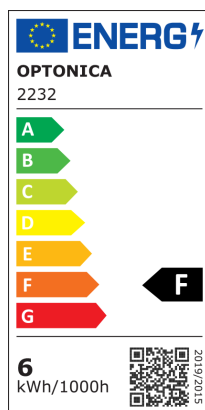

OPTONICA

DATASHEET

LED Панел Кръгъл

Мощност

6W

Цвят на светлината

Топла светлина

Stamps

Техническа Спецификация

Brand	Optonica	On/Off Cycles	25 000x
Product Code	DL6-A1	Instant On	0.2s
Power	6W	Material	Aluminium
Energy Consumption	6 kWh/1000h	Operating Frequency	50-60 Hz
Input voltage	AC180-260V	Temperature	-20°C / +40°C
Flux	480 lm	Ra ≥	80
FLUX per watt	80lm/W	Life span	25 000 Hours
IP	20	Color Code	828
Dimmable	No	Lumen maintenance at end of service life	70%
Correlated Color Temperature	2800K	Size of product	Φ120x35 mm
Light Color	Топла светлина	Size of package	130x125x41 mm
Wattage Equivalent	48W	Size of Box	470x270x285 mm
EAN Code	3800156622326	Items per pack	1
Energy Efficiency Label	F	Items per box	40
Beam angle	120°	Gross weight	0,170 kg
Power Factor	0.5	Net weight	0,144 kg
Power LED	6W	Warranty	2 Years