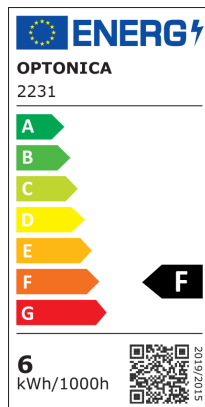

OPTONICA

DATASHEET

LED Панел Кръгъл

Мощност

6W

Цвят на светлината

Бяла светлина

Stamps

Техническа Спецификация

Brand	Optonica	On/Off Cycles	25 000x
Product Code	DL6-A1	Instant On	0.2s
Power	6W	Material	Aluminium
Energy Consumption	6 kWh/1000h	Operating Frequency	50-60 Hz
Input voltage	AC180-260V	Temperature	-20°C / +40°C
Flux	480 lm	Ra ≥	80
FLUX per watt	80lm/W	Life span	25 000 Hours
IP	20	Color Code	860
Dimmable	No	Lumen maintenance at end of service life	70%
Correlated Color Temperature	6000K	Size of product	Φ120x35 mm
Light Color	Бяла светлина	Size of package	130x125x41 mm
Wattage Equivalent	48W	Size of Box	420x270x285 mm
EAN Code	3800156622319	Items per pack	1
Energy Efficiency Label	F	Items per box	40
Beam angle	120°	Gross weight	0,270 kg
Power Factor	0.5	Net weight	0,247 kg
Power LED	6W	Warranty	2 Years