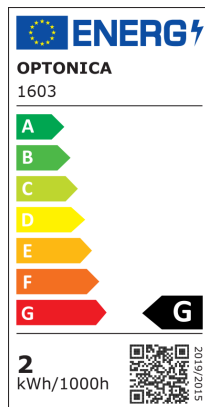

LED Крушка G4

Мощност

2W

Цвят на светлината

Stamps

Техническа Спецификация

Brand	Optonica	Power LED	2W
Product Code	SP2-A1	On/Off Cycles	25 000x
Socket	G4	Instant On	0.1s
Power	2W	Operating Frequency	50-60 Hz
Energy Consumption	2 kWh/1000h	Temperature	-20°C / +40°C
Input voltage	DC12V	Ra ≥	80
Flux	180 lm	Life span	25 000 Hours
FLUX per watt	90 lm	Weight of Product	4 gr./ pcs
IP	20	Color Code	828
Dimmable	No	Lumen maintenance at end of service life	70%
Correlated Color Temperature	2800K	Size of product	φ10x37 mm
Light Color	Топла светлина	Items per pack	5
Wattage Equivalent	19W	Material	ALU + PC
EAN Code	3800156616035	Gross weight	0,005 kg
Energy Efficiency Label	G	Net weight	0,004 kg
Beam angle	360°	Warranty	2 Years