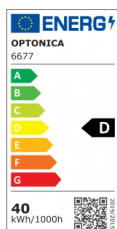

OPTONICA

LED Линеен Осветител IP20

Мощност

- 40W

**Цвят на
светлината**

Бяла светлина

Stamps

Техническа Спецификация

Каталожен Номер	6677
Brand	Optonica

Product Code	OT40-A4
Power	40W
Energy Consumption	40 kWh/1000h
Input voltage	AC220-240V
Flux	5360 lm
FLUX per watt	134 lm/W
IP	20
Dimmable	No
Correlated Color Temperature	6000K
Light Color	Бяла светлина
EAN Code	3800156666771
Energy Efficiency Label	D
Beam angle	120°
Power Factor	0.5
On/Off Cycles	25 000x
Instant On	100% - 0.1s
Material	ALU+PC
Operating Frequency	50-60 Hz

Temperature	-20°C / +40°C
Ra ≥	80
Life span	25 000 Hours
Color Code	860
Lumen maintenance at end of service life	70%
Size of product	1220x69x25 mm
Size of package	1225x75x28 mm
Items per pack	1
Items per box	40
Gross weight	0,332 kg
Net weight	0,265 kg
Warranty	2 Years