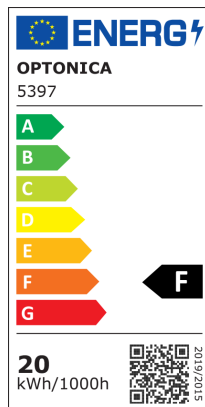

OPTONICA

DATASHEET

LED Магнитна Система

Мощност

20W

Цвят на светлината

Неутрална светлина

Stamps

Техническа Спецификация

Brand	Optonica	Instant On	0.1s
Product Code	LN20-A4	Operating Frequency	50Hz
Power	20W	Temperature	-20°C / +40°C
Energy Consumption	20 kWh/1000h	Ra ≥	90
Input voltage	DC48V	Life span	25 000 Hours
Flux	1600 lm	Color Code	940
FLUX per watt	80lm/W	Lumen maintenance at end of service life	70%
IP	20	Size of product	φ65x130 mm
Dimmable	No	Size of package	210x155x75 mm
Correlated Color Temperature	4000K	Size of Box	470x350x400 mm
Light Color	Неутрална светлина	Items per pack	1
Wattage Equivalent	100W	Items per box	20
EAN Code	3800156653979	Material	ALU + PC
Energy Efficiency Label	F	Gross weight	0,577 kg
Beam angle	15°	Net weight	0,474 kg
Power LED	20W	Series	M35
On/Off Cycles	100 000x	Warranty	2 Years