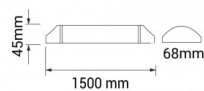

OPTONICA

Montage de réglette LED IP65

Puissance

- 50W

Couleur de lumière

Lumière blanche

Stamps

Technical Specification

Reference catalogue	6697
Brand	Optonica
Product Code	OT50-A2
Power	50W
Energy Consumption	50 kWh/1000h
Input voltage	AC220-240V
Flux	4150 lm
FLUX per watt	83lm/W
IP	65
Dimmable	No
Correlated Color Temperature	6000K
Light Color	Lumière blanche
Wattage Equivalent	200W
EAN Code	3800156666979
Energy Efficiency Label	F
Beam angle	120°

Power Factor	0.5
On/Off Cycles	25 000x
Instant On	0.2s
Material	ALU+PC
Operating Frequency	50-60 Hz
Temperature	-20°C / +40°C
Ra ≥	80
Life span	25 000 Hours
Color Code	860
Lumen maintenance at end of service life	70%
Size of product	1500x68x45 mm
Size of package	1555x50x30 mm
Items per pack	1
Items per box	40
Gross weight	0,500 kg
Net weight	0,400 kg
Warranty	2 Years