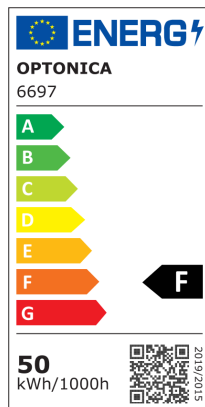

LED Линеен Осветител IP65

Мощност

50W

Цвят на светлината

Бяла светлина

Stamps

Техническа Спецификация

Brand	Optonica	On/Off Cycles	25 000x
Product Code	OT50-A2	Instant On	0.2s
Power	50W	Material	ALU+PC
Energy Consumption	50 kWh/1000h	Operating Frequency	50-60 Hz
Input voltage	AC220-240V	Temperature	-20°C / +40°C
Flux	4150 lm	Ra ≥	80
FLUX per watt	83lm/W	Life span	25 000 Hours
IP	65	Color Code	860
Dimmable	No	Lumen maintenance at end of service life	70%
Correlated Color Temperature	6000K	Size of product	1500x68x45 mm
Light Color	Бяла светлина	Size of package	1555x50x30 mm
Wattage Equivalent	200W	Items per pack	1
EAN Code	3800156666979	Items per box	40
Energy Efficiency Label	F	Gross weight	0,500 kg
Beam angle	120°	Net weight	0,400 kg
Power Factor	0.5	Warranty	2 Years