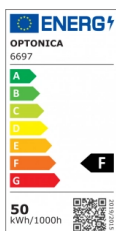

OPTONICA

Montage de réglette LED IP65

Puissance

- 50W

Couleur de lumière

Lumière blanche

Stamps

Technical Specification

Reference catalogue	6697
Brand	Optonica
Product Code	OT50-A2
Power	50W
Energy Consumption	50 kWh/1000h
Input voltage	AC220-240V
Flux	4150 lm
FLUX per watt	83lm/W
IP	65
Dimmable	No
Correlated Color Temperature	6000K
Light Color	Lumière blanche
Wattage Equivalent	200W
EAN Code	3800156666979
Energy Efficiency Label	F
Beam angle	120°

Power Factor	0.5
On/Off Cycles	25 000x
Instant On	0.2s
Material	ALU+PC
Operating Frequency	50-60 Hz
Temperature	-20°C / +40°C
Ra ≥	80
Life span	25 000 Hours
Color Code	860
Lumen maintenance at end of service life	70%
Size of product	1500x68x45 mm
Size of package	1555x50x30 mm
Items per pack	1
Items per box	40
Gross weight	0,500 kg
Net weight	0,400 kg
Warranty	2 Years