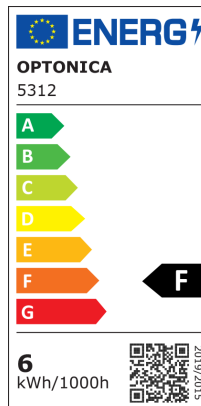

LED Магнитен Интериорен Прожектор M20 6 Глави

Мощност

6W

Цвят на светлината

Топла светлина

Stamps

Техническа Спецификация

| | | | |
|-------------------------------------|----------------|---|---------------|
| Brand | Optonica | Instant On | 0.1s |
| Product Code | LN6-A4 | Operating Frequency | 50Hz |
| Power | 6W | Temperature | -20°C / +40°C |
| Input voltage | DC48V | Ra ≥ | 80 |
| Flux | 480 lm | Life span | 25 000 Hours |
| FLUX per watt | 80lm/W | Color Code | 830 |
| IP | 20 | Lumen maintenance at end of service life | 70% |
| Dimmable | No | Size of product | 112x22x45 mm |
| Correlated Color Temperature | 3000K | Items per pack | 1 |
| Light Color | Топла светлина | Items per box | 144 |
| Wattage Equivalent | 40W | Material | ALU + PC |
| EAN Code | 3800156653122 | Gross weight | 0,112 kg |
| Energy Efficiency Label | F | Net weight | 0,099 kg |
| Beam angle | 24° | Series | M20 |
| Power LED | 6W | Warranty | 2 Years |
| On/Off Cycles | 100 000x | | |