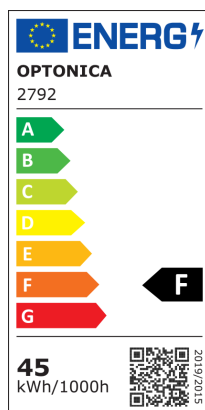

### LED panel 62\*62 cm UGR<19

Snaga

45W

Svijetla boja

Neutral white

Stamps

## Tehnička specifikacija

Brand	Optonica	Material	PC+Glass
Product Code	DL45-A4	Operating Frequency	50-60 Hz
Power	45W	Temperature	-20°C / +40°C
Energy Consumption	45 kWh/1000h	Ra ≥	80
Input voltage	AC175-265V	Life span	25 000 Hours
Flux	3600 lm	Color Code	845
FLUX per watt	80lm/W	Body Color	White
IP	20	Lumen maintenance at end of service life	70%
Dimmable	No	Size of product	615x615x9 mm
Correlated Color Temperature	4500K	Size of package	630x30x675 mm
Light Color	Neutral white	Size of Box	645x197x695 mm
Wattage Equivalent	240W	Items per pack	1
EAN Code	3800156627925	Items per box	6
Energy Efficiency Label	F	Gross weight	2,638 kg
Beam angle	120°	Net weight	2,161 kg
On/Off Cycles	25 000x	Warranty	2 Years
Instant On	0.1s		