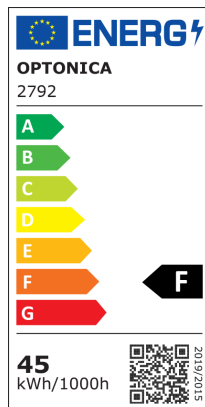

### LED Панел 62\*62 CM UGR<19

Мощност

45W

Цвят на светлината

Неутрална светлина

Stamps

## Техническа Спецификация

Brand	Optonica	Material	PC+Glass
Product Code	DL45-A4	Operating Frequency	50-60 Hz
Power	45W	Temperature	-20°C / +40°C
Energy Consumption	45 kWh/1000h	Ra ≥	80
Input voltage	AC175-265V	Life span	25 000 Hours
Flux	3600 lm	Color Code	845
FLUX per watt	80lm/W	Body Color	White
IP	20	Lumen maintenance at end of service life	70%
Dimmable	No	Size of product	615x615x9 mm
Correlated Color Temperature	4500K	Size of package	630x30x675 mm
Light Color	Неутрална светлина	Size of Box	645x197x695 mm
Wattage Equivalent	240W	Items per pack	1
EAN Code	3800156627925	Items per box	6
Energy Efficiency Label	F	Gross weight	2,638 kg
Beam angle	120°	Net weight	2,161 kg
On/Off Cycles	25 000x	Warranty	2 Years
Instant On	0.1s		