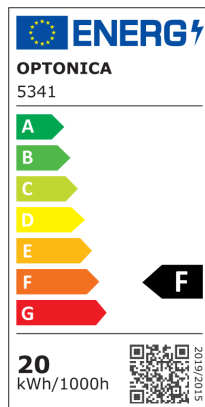

LED Магнитен Прожектор M35

Мощност

20W

Цвят на светлината

Stamps

Техническа Спецификация

Brand	Optonica	Instant On	0.1s
Product Code	LN20-A4	Material	ALU+PC
Power	20W	Operating Frequency	50Hz
Energy Consumption	20 kWh/1000h	Temperature	-20°C / +40°C
Input voltage	DC48V	Ra ≥	80
Flux	1600 lm	Life span	25 000 Hours
FLUX per watt	80lm/W	Color Code	830
IP	20	Lumen maintenance at end of service life	70%
Dimmable	No	Size of product	600x34x50.5 mm
Correlated Color Temperature	3000K	Size of package	610X38X73 mm
Light Color	Топла светлина	Size of Box	625x405x225 mm
Wattage Equivalent	105W	Items per pack	30
EAN Code	3800156653412	Items per box	1
Energy Efficiency Label	F	Gross weight	0,660 kg
Beam angle	120°	Net weight	0,572 kg
Power LED	20W	Series	M35
On/Off Cycles	100 000x	Warranty	2 Years