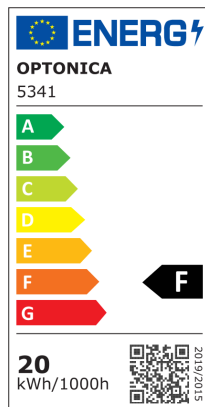

LED Магнитен Прожектор M35

Мощност

20W

Цвят на светлината

Stamps

Техническа Спецификация

Brand	Optonica	Instant On	0.1s
Product Code	LN20-A4	Material	ALU+PC
Power	20W	Operating Frequency	50Hz
Energy Consumption	20 kWh/1000h	Temperature	-20°C / +40°C
Input voltage	DC48V	Ra ≥	80
Flux	1600 lm	Life span	25 000 Hours
FLUX per watt	80lm/W	Color Code	830
IP	20	Lumen maintenance at end of service life	70%
Dimmable	No	Size of product	600x34x50.5 mm
Correlated Color Temperature	3000K	Size of package	610X38X73 mm
Light Color	Топла светлина	Size of Box	625x405x225 mm
Wattage Equivalent	105W	Items per pack	30
EAN Code	3800156653412	Items per box	1
Energy Efficiency Label	F	Gross weight	0,660 kg
Beam angle	120°	Net weight	0,572 kg
Power LED	20W	Warranty	2 Years
On/Off Cycles	100 000x		