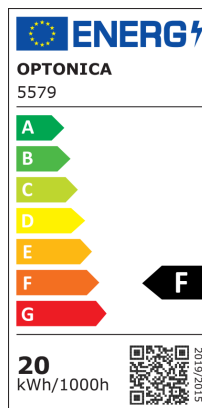

LED Пура T5 С Ключ Свързваща се - Пластмаса

Мощност

20W

Цвят на светлината

Stamps

Техническа Спецификация

Brand	Optonica	Instant On	0.1s
Product Code	TU20-A2	Material	Plastic
Socket	T5	Operating Frequency	50-60 Hz
Power	20W	Temperature	-20°C / +40°C
Energy Consumption	20 kWh/1000h	Ra ≥	80
Input voltage	AC220-240V	Life span	25 000 Hours
Flux	1600 lm	Color Code	828
FLUX per watt	80lm/W	LED Type	SMD
IP	20	Lumen maintenance at end of service life	70%
Dimmable	No	Size of product	1450x28 mm
Correlated Color Temperature	2800K	Size of package	1490x30x25 mm
Light Color	Топла светлина	Size of Box	1550x165x195 mm
Wattage Equivalent	150W	Items per pack	1
EAN Code	3800156655799	Items per box	30
Energy Efficiency Label	F	Gross weight	0,220 kg
Beam angle	120°	Net weight	0,165 kg
Power Factor	0.9	Warranty	2 Years