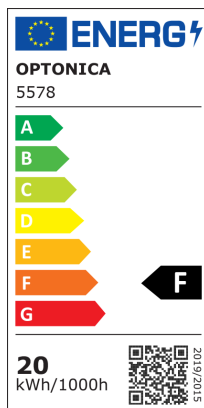

### LED Пура T5 С Ключ Свързваща се - Пластмаса

Мощност

20W

Цвят на светлината

Неутрална  
светлина

Stamps

RoHS

-80

## Техническа Спецификация

Brand	Optonica	Instant On	0.1s
Product Code	TU20-A2	Material	Plastic
Socket	T5	Operating Frequency	50-60 Hz
Power	20W	Temperature	-20°C / +40°C
Energy Consumption	20 kWh/1000h	Ra ≥	80
Input voltage	AC220-240V	Life span	25 000 Hours
Flux	1600 lm	Color Code	845
FLUX per watt	80lm/W	LED Type	SMD
IP	20	Lumen maintenance at end of service life	70%
Dimmable	No	Size of product	1450x28 mm
Correlated Color Temperature	4500K	Size of package	1490x30x25 mm
Light Color	Неутрална светлина	Size of Box	1550x165x195 mm
Wattage Equivalent	150W	Items per pack	1
EAN Code	3800156655782	Items per box	30
Energy Efficiency Label	F	Gross weight	0,220 kg
Beam angle	120°	Net weight	0,165 kg
Power Factor	0.9	Warranty	2 Years