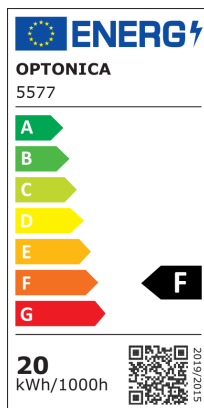

LED Пура T5 С Ключ Свързваща се - Пластмаса

Мощност

20W

Цвят на светлината

Бяла
светлина

Stamps

RoHS

-80

20
kWh/1000h

Техническа Спецификация

Brand	Optonica	Instant On	0.1s
Product Code	TU20-A2	Material	Plastic
Socket	T5	Operating Frequency	50-60 Hz
Power	20W	Temperature	-20°C / +40°C
Energy Consumption	20 kWh/1000h	Ra ≥	80
Input voltage	AC220-240V	Life span	25 000 Hours
Flux	1600 lm	Color Code	860
FLUX per watt	80lm/W	LED Type	SMD
IP	20	Lumen maintenance at end of service life	70%
Dimmable	No	Size of product	1450x28 mm
Correlated Color Temperature	6000K	Size of package	1490x30x25 mm
Light Color	Бяла светлина	Size of Box	1550x165x195 mm
Wattage Equivalent	150W	Items per pack	1
EAN Code	3800156655775	Items per box	30
Energy Efficiency Label	F	Gross weight	0,220 kg
Beam angle	120°	Net weight	0,165 kg
Power Factor	0.9	Warranty	2 Years