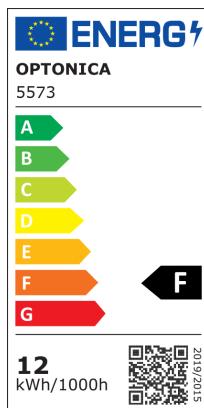

LED Пура T5 С Ключ Свързваща се - Пластмаса

Мощност

12W

Цвят на светлината

Топла
светлина

Stamps

RoHS

-80

12
kWh/1000h

Техническа Спецификация

| | | | |
|------------------------------|----------------|--|----------------|
| Brand | Optonica | Instant On | 0.1s |
| Product Code | TU12-A2 | Material | Plastic |
| Socket | T5 | Operating Frequency | 50-60 Hz |
| Power | 12W | Temperature | -20°C / +40°C |
| Energy Consumption | 12 kWh/1000h | Ra ≥ | 80 |
| Input voltage | AC220-240V | Life span | 25 000 Hours |
| Flux | 960lm | Color Code | 828 |
| FLUX per watt | 80lm/W | LED Type | SMD |
| IP | 20 | Lumen maintenance at end of service life | 70% |
| Dimmable | No | Size of product | 870x28 mm |
| Correlated Color Temperature | 2700K | Size of package | 910x30x25 mm |
| Light Color | Топла светлина | Size of Box | 925x165x195 mm |
| Wattage Equivalent | 90W | Items per pack | 1 |
| EAN Code | 3800156655737 | Items per box | 30 |
| Energy Efficiency Label | F | Gross weight | 0,183 kg |
| Beam angle | 120° | Net weight | 0,116 kg |
| Power Factor | 0.9 | Warranty | 2 Years |